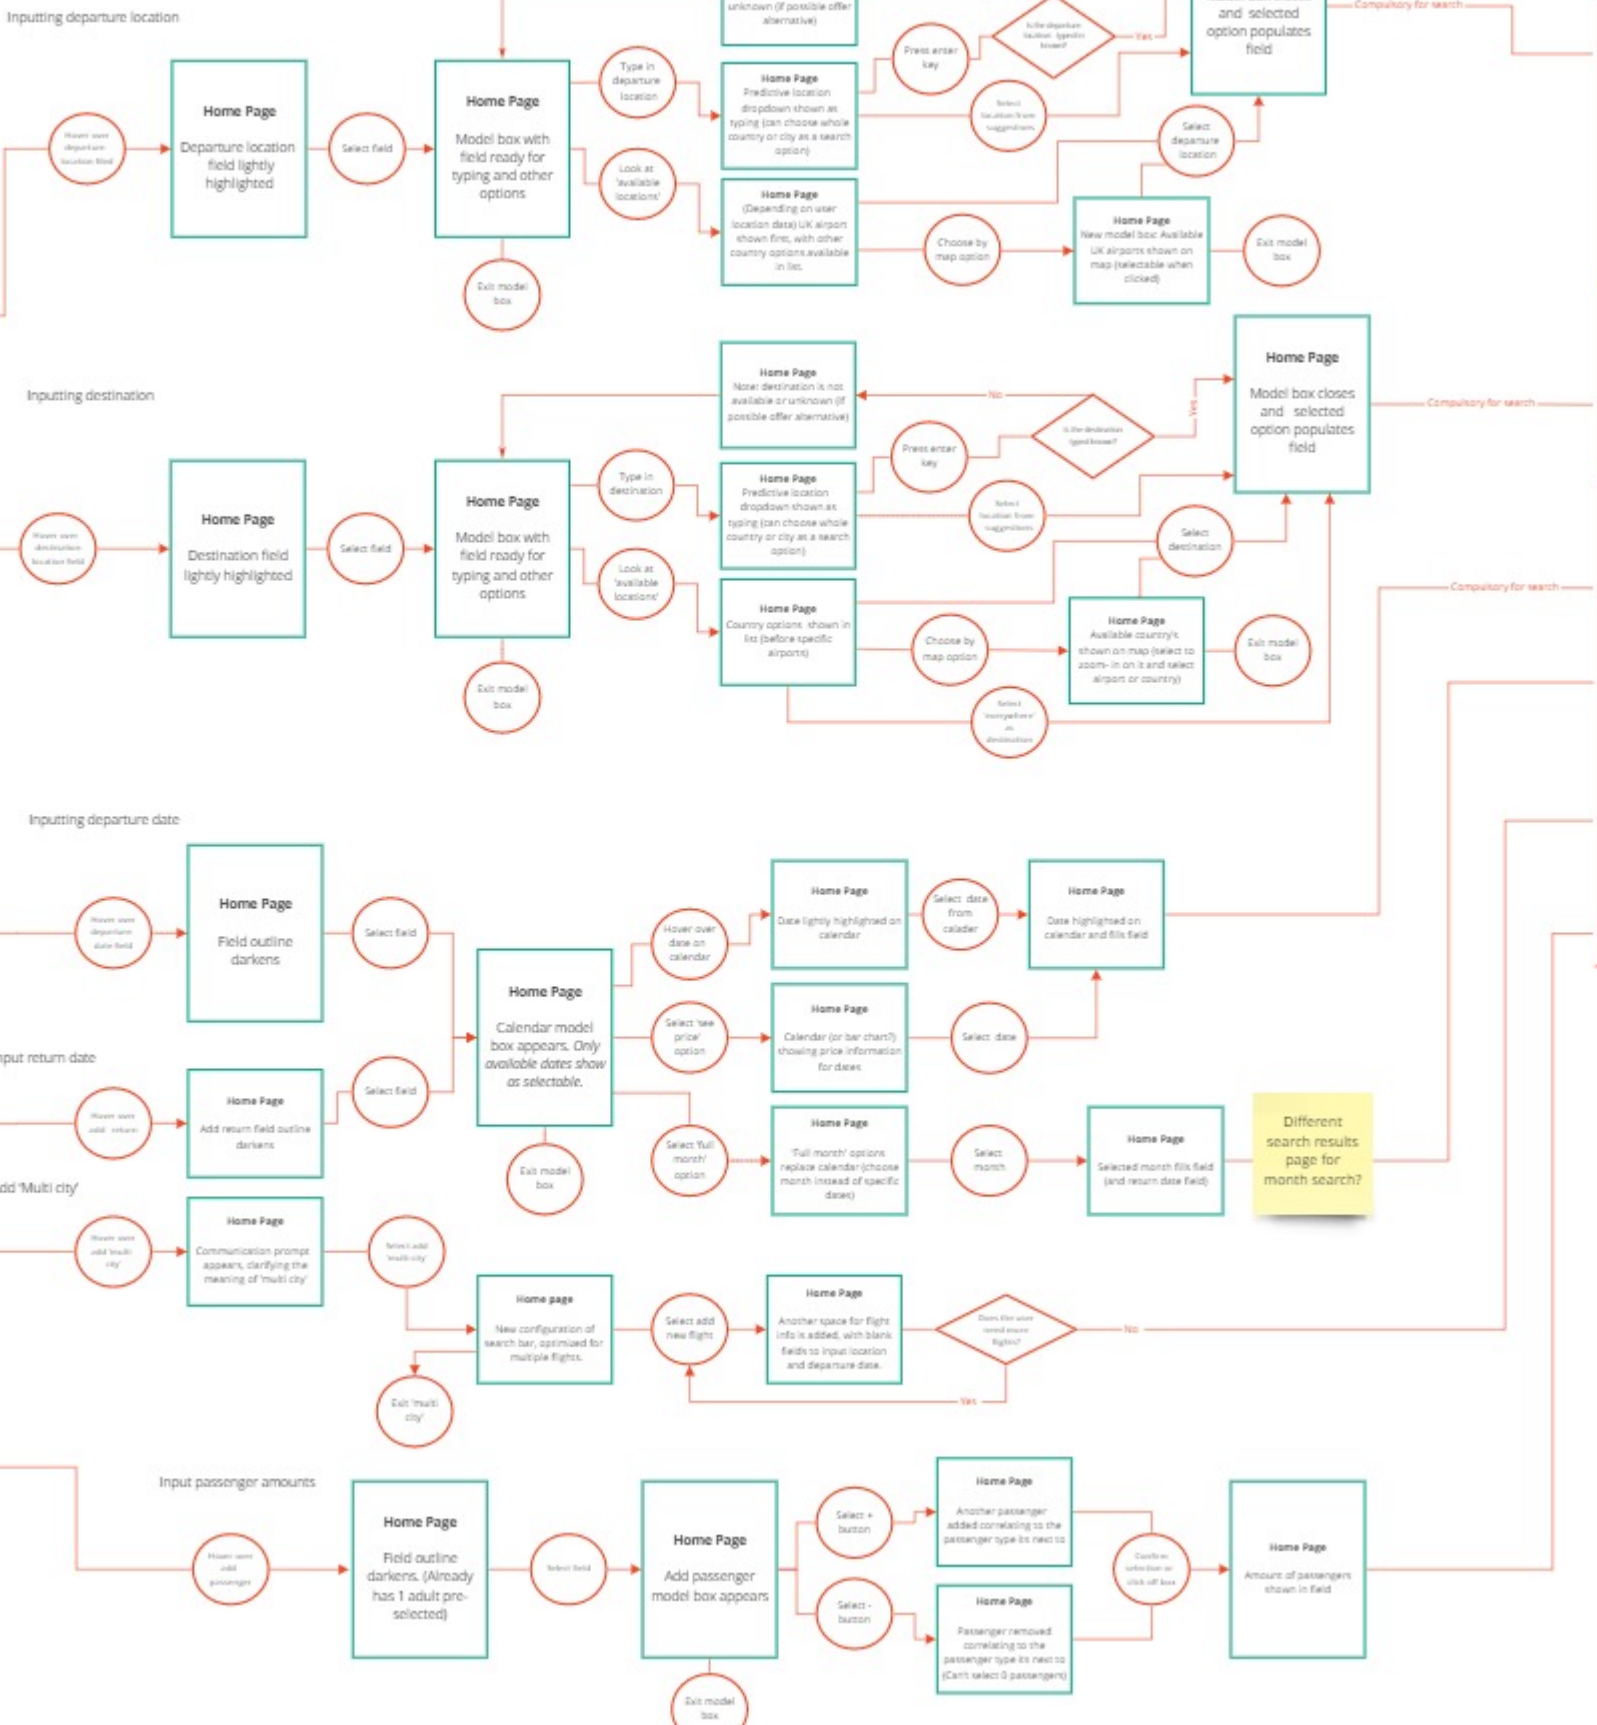

START

Home Page
Initial Ready State

Input search options

Inputting departure location

Saved search

Search results

Search results

Return search results

Extras and review